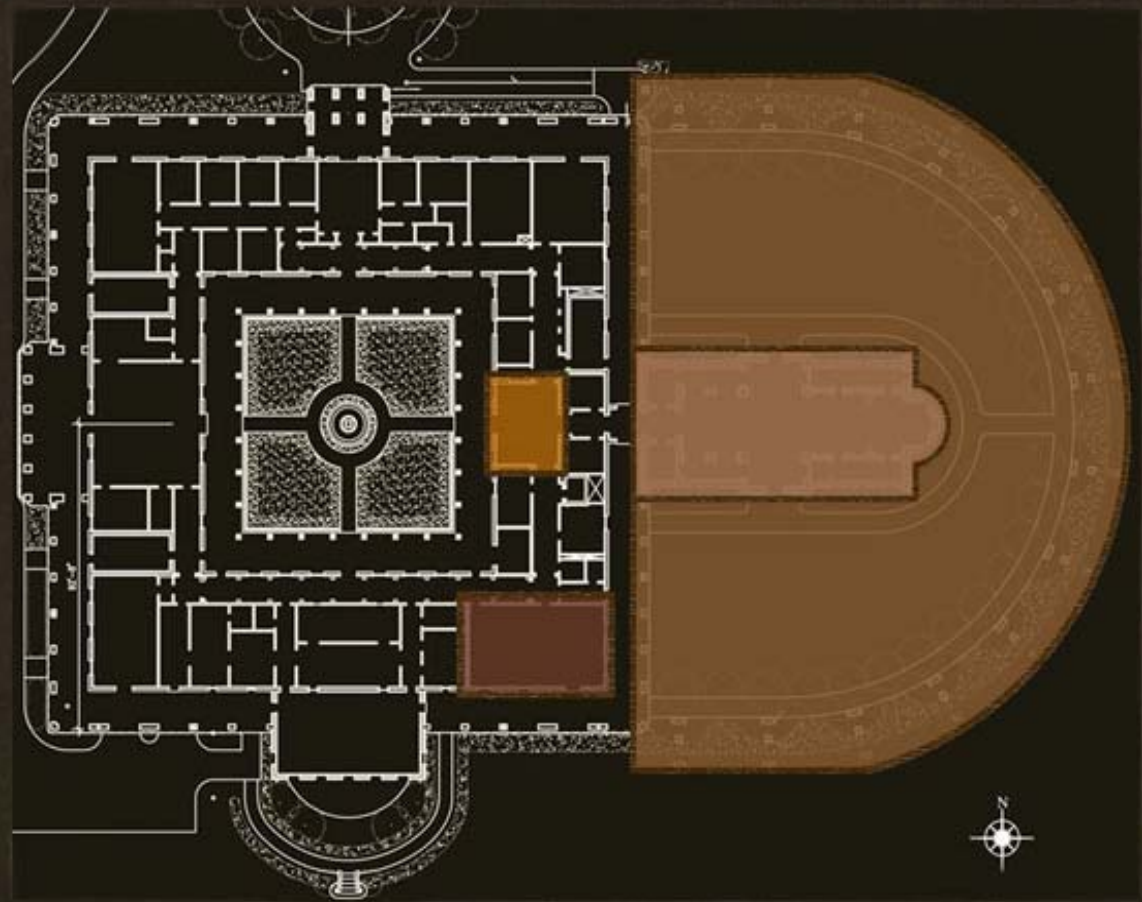

Library

Foyer

Chapel

Courtyard