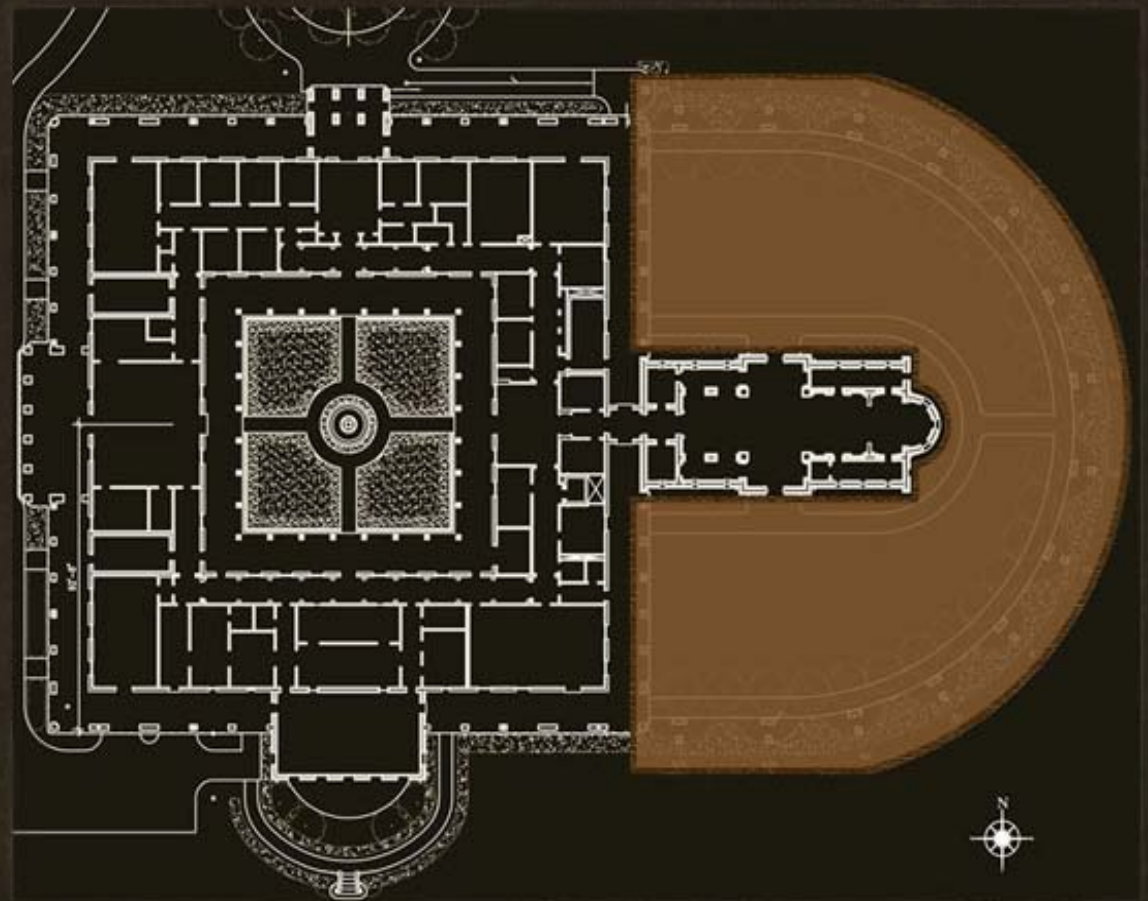

COURTYARD

ST. FRANCIS FRIARY

SPATIAL LOCATION

Courtyard 

LIBRARY

FOYER

CHAPEL

COURTYARD

ST. FRANCIS FRIARY

DESIGN CONCEPTS

LIBRARY

FOYER

CHAPEL

COURTYARD

ILLUMINANCE

Path: 1 fc horizontal, 0.3 fc vertical plane
Trees: 3 fc on horizontal and vertical plane
Statues: 3 fc horizontal, 5 fc vertical plane